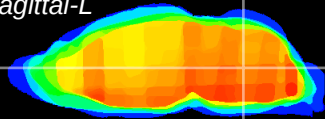

Coronal

Sagittal-R

Sagittal-L

ViBriSM: CX13504
Horizontal

MVe