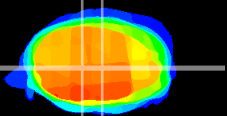

Coronal

Sagittal-R

Sagittal-L

ViBriSM: CX13504
Horizontal

MVe