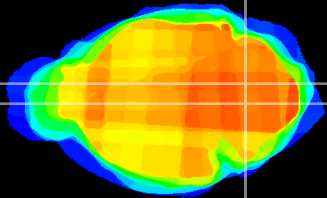

Coronal

Sagittal-R

Sagittal-L

ViBriSM: CX13504
Horizontal

MVe