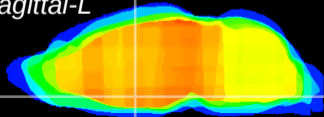

Coronal

Sagittal-R

Sagittal-L

ViBriSm: CX13505
Horizontal

SPa dorsal