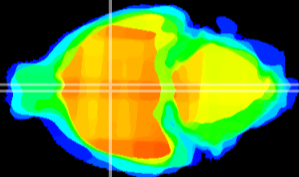

Coronal

Sagittal-R

Sagittal-L

ViBriSm: CX13505
Horizontal

SPa dorsal