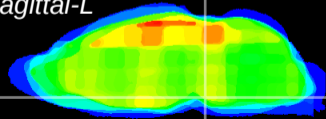

Coronal

Sagittal-R

Sagittal-L

ViBrism: CX13506
Horizontal

Pn