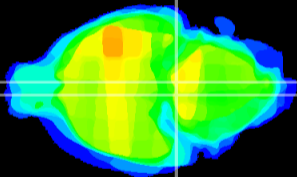

Coronal

Sagittal-R

Sagittal-L

ViBrism: CX13506
Horizontal

Pn