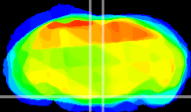

Coronal

Sagittal-R

Sagittal-L

ViBrism: CX13506
Horizontal

Pn