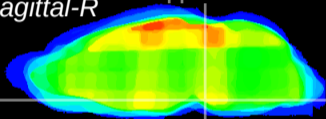

Coronal

Sagittal-R

Sagittal-L

ViBrism: CX13506
Horizontal

Pn