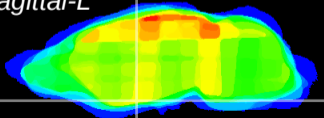

Coronal

Sagittal-R

Sagittal-L

ViBrism: CX13506
Horizontal

S0