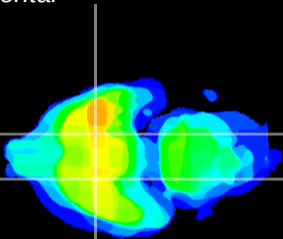

Coronal

Sagittal-R

Sagittal-L

ViBrism: CX13506
Horizontal

S0