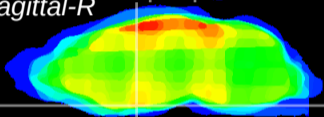

Coronal

Sagittal-R

Sagittal-L

ViBrism: CX13506
Horizontal

S0