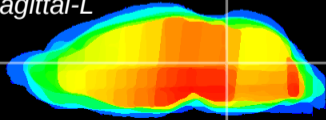

Coronal

Sagittal-R

Sagittal-L

ViBrism: CX13512
Horizontal

Tg