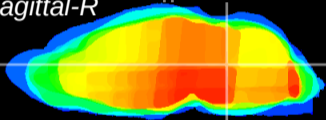

Coronal

Sagittal-R

Sagittal-L

ViBrism: CX13512
Horizontal

Tg