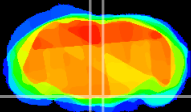

Coronal

Sagittal-R

Sagittal-L

ViBrism: CX13513
Horizontal

Pn