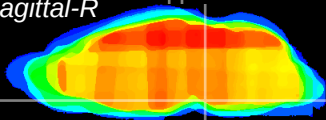

Coronal

Sagittal-R

Sagittal-L

ViBrism: CX13513
Horizontal

Pn