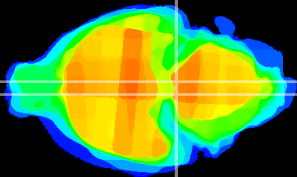

Coronal

Sagittal-R

Sagittal-L

ViBrism: CX13513
Horizontal

Pn