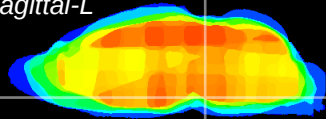

Coronal

Sagittal-R

Sagittal-L

ViBrism: CX13513
Horizontal

Pn