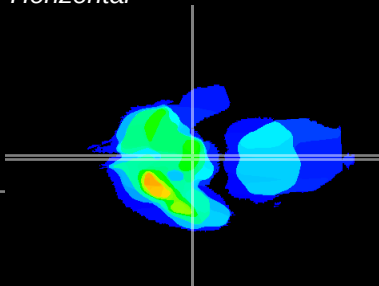

Coronal

Sagittal-R

Sagittal-L

ViBrism: CX13516
Horizontal

ME