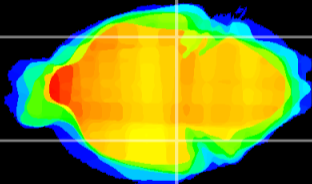

Coronal

Sagittal-R

Sagittal-L

ViBriSM: CX13516
Horizontal

ventral S