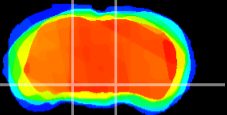

Coronal

Sagittal-R

Sagittal-L

ViBrism: CX13517
Horizontal

SN