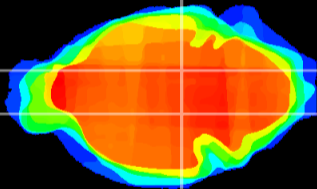

Coronal

Sagittal-R

Sagittal-L

ViBrism: CX13517
Horizontal

SN