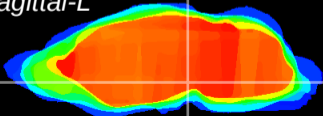

Coronal

Sagittal-R

Sagittal-L

ViBrism: CX13517
Horizontal

SN