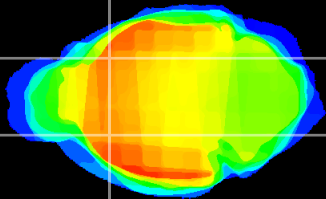

Coronal

Sagittal-R

Sagittal-L

ViBrism: CX13518
Horizontal

CPU lateral