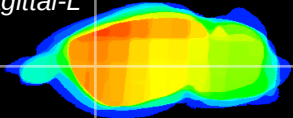

Coronal

Sagittal-R

Sagittal-L

ViBrism: CX13518
Horizontal

CPU lateral