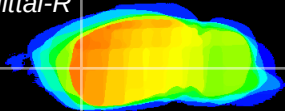

Coronal

Sagittal-R

Sagittal-L

ViBrism: CX13518
Horizontal

CPU lateral