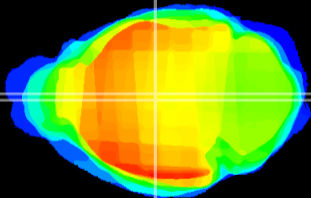

Coronal

Sagittal-R

Sagittal-L

ViBrism: CX13518
Horizontal

MD