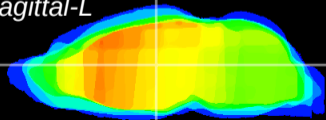

Coronal

Sagittal-R

Sagittal-L

ViBrism: CX13518
Horizontal

MD