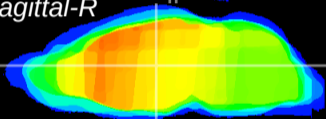

Coronal

Sagittal-R

Sagittal-L

ViBrism: CX13518
Horizontal

MD