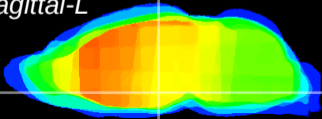

Coronal

Sagittal-R

Sagittal-L

ViBrism: CX13522
Horizontal

DM