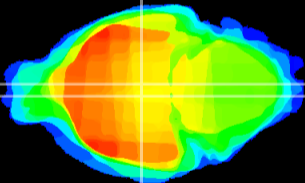

Coronal

Sagittal-R

Sagittal-L

ViBrism: CX13522
Horizontal

DM