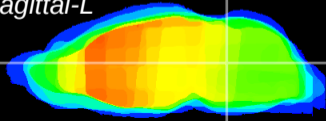

Coronal

Sagittal-R

Sagittal-L

ViBrism: CX13522
Horizontal

Tg