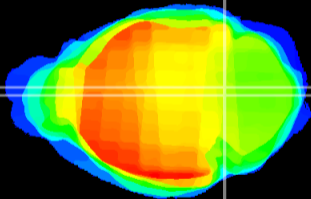

Coronal

Sagittal-R

Sagittal-L

ViBrism: CX13522
Horizontal

Tg