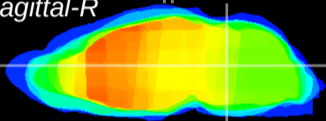

Coronal

Sagittal-R

Sagittal-L

ViBrism: CX13522
Horizontal

Tg