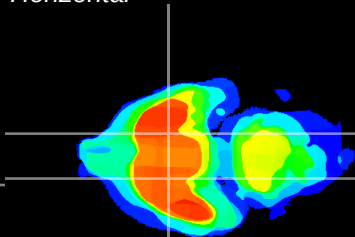

Coronal

Sagittal-R

Sagittal-L

ViBrism: CX13523
Horizontal

S0