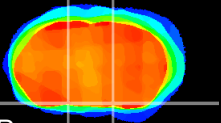

Coronal

Sagittal-R

Sagittal-L

ViBrism: CX13523
Horizontal

S0