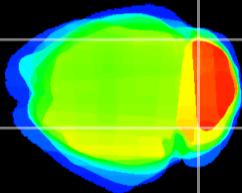

Coronal

Sagittal-R

Sagittal-L

ViBrism: CX13527
Horizontal

Cb lobe