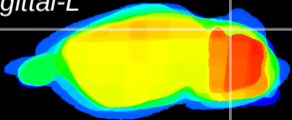

Coronal

Sagittal-R

Sagittal-L

ViBrism: CX13529
Horizontal

Cb lobe