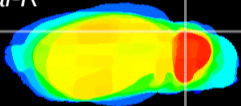

Coronal

Sagittal-R

Sagittal-L

ViBrism: CX13529
Horizontal

Cb lobe