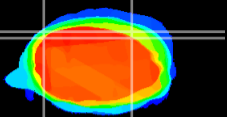

Coronal

Sagittal-R

Sagittal-L

ViBrism: CX13529
Horizontal

Cb lobe