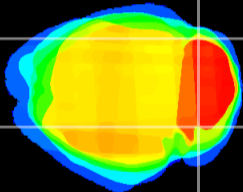

Coronal

Sagittal-R

Sagittal-L

ViBrism: CX13529
Horizontal

Cb lobe