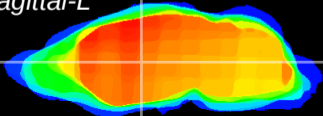

Coronal

Sagittal-R

Sagittal-L

ViBriSM: CX13530
Horizontal

VA/VL