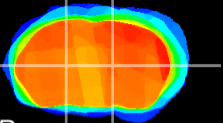

Coronal

Sagittal-R

Sagittal-L

ViBriSM: CX13530
Horizontal

VA/VL