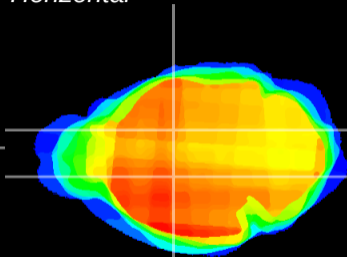

Coronal

Sagittal-R

Sagittal-L

ViBriSM: CX13530
Horizontal

VA/VL