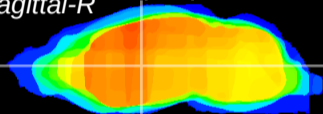

Coronal

Sagittal-R

Sagittal-L

ViBriSM: CX13530
Horizontal

VA/VL