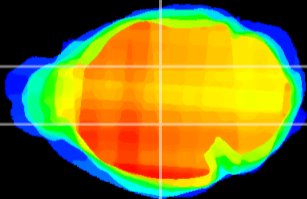

Coronal

Sagittal-R

Sagittal-L

ViBrism: CX13530
Horizontal

VPM/VPL