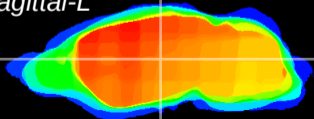

Coronal

Sagittal-R

Sagittal-L

ViBrism: CX13530
Horizontal

VPM/VPL