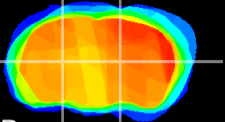

Coronal

Sagittal-R

Sagittal-L

ViBrism: CX13530
Horizontal

VPM/VPL