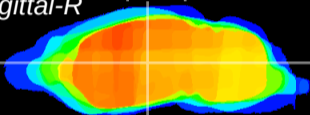

Coronal

Sagittal-R

Sagittal-L

ViBrism: CX13530
Horizontal

VPM/VPL