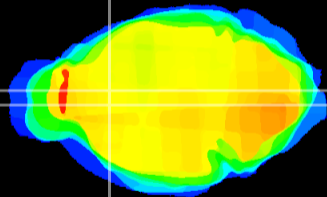

Coronal

Sagittal-R

Sagittal-L

ViBrisM: CX13531
Horizontal

LS