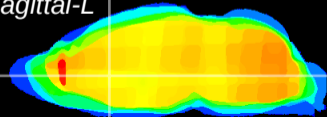

Coronal

Sagittal-R

Sagittal-L

ViBrisM: CX13531
Horizontal

LS