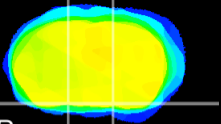

Coronal

Sagittal-R

Sagittal-L

ViBrism: CX13531
Horizontal

S0