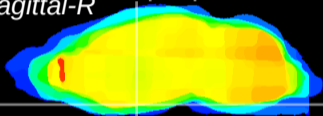

Coronal

Sagittal-R

Sagittal-L

ViBrism: CX13531
Horizontal

S0