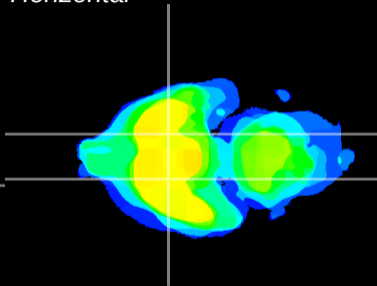

Coronal

Sagittal-R

Sagittal-L

ViBrism: CX13531
Horizontal

S0