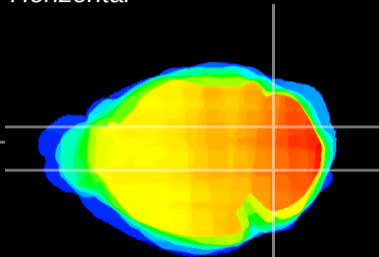

Coronal

Sagittal-R

Sagittal-L

ViBrism: CX13533
Horizontal

Cb nucleus