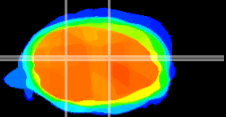

Coronal

Sagittal-R

Sagittal-L

ViBrism: CX13533
Horizontal

Cb nucleus