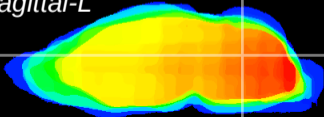

Coronal

Sagittal-R

Sagittal-L

ViBrism: CX13533
Horizontal

Cb nucleus