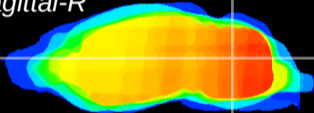

Coronal

Sagittal-R

Sagittal-L

ViBrism: CX13533
Horizontal

Cb nucleus