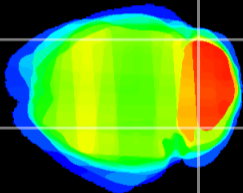

Coronal

Sagittal-R

Sagittal-L

ViBrism: CX13535
Horizontal

Cb lobe