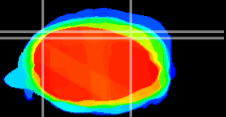

Coronal

Sagittal-R

Sagittal-L

ViBrism: CX13535
Horizontal

Cb lobe