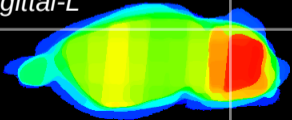

Coronal

Sagittal-R

Sagittal-L

ViBrism: CX13535
Horizontal

Cb lobe