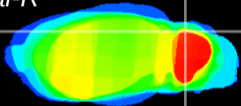

Coronal

Sagittal-R

Sagittal-L

ViBrism: CX13535
Horizontal

Cb lobe