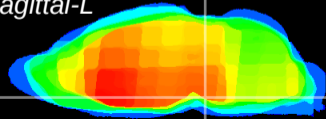

Coronal

Sagittal-R

Sagittal-L

ViBrism: CX13539
Horizontal

Pn