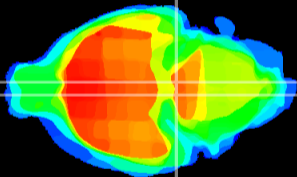

Coronal

Sagittal-R

Sagittal-L

ViBrism: CX13539
Horizontal

Pn