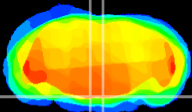

Coronal

Sagittal-R

Sagittal-L

ViBrism: CX13539
Horizontal

Pn