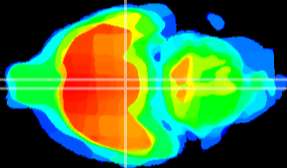

Coronal

Sagittal-R

Sagittal-L

ViBrism: CX13539
Horizontal

VMH