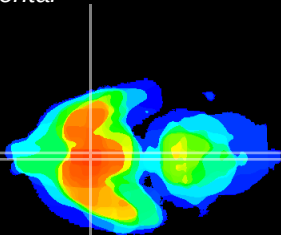

Coronal

Sagittal-R

Sagittal-L

ViBrism: CX13541
Horizontal

SCN