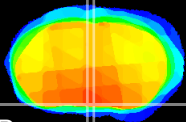

Coronal

Sagittal-R

Sagittal-L

ViBrism: CX13541
Horizontal

SCN