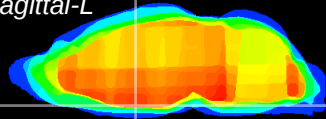

Coronal

Sagittal-R

Sagittal-L

ViBrism: CX13541
Horizontal

SCN