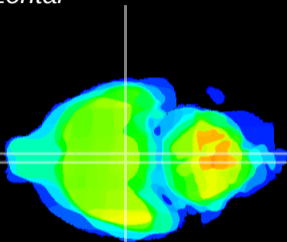

Coronal

Sagittal-R

Sagittal-L

ViBrism: CX13546
Horizontal

VMH