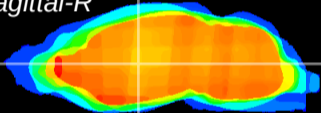

Coronal

Sagittal-R

Sagittal-L

ViBriSM: CX13550
Horizontal

VA/VL