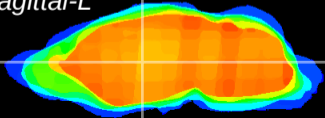

Coronal

Sagittal-R

Sagittal-L

ViBriSM: CX13550
Horizontal

VA/VL