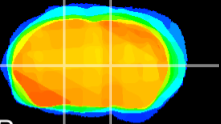

Coronal

Sagittal-R

Sagittal-L

ViBriSM: CX13550
Horizontal

VA/VL