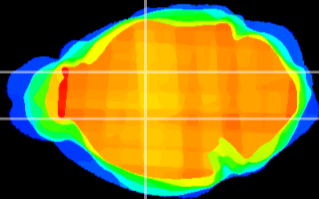

Coronal

Sagittal-R

Sagittal-L

ViBriSM: CX13550
Horizontal

VA/VL