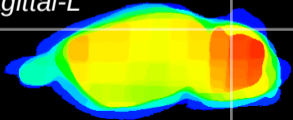

Coronal

Sagittal-R

Sagittal-L

ViBrism: CX13558
Horizontal

Cb lobe