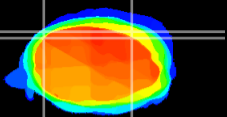

Coronal

Sagittal-R

Sagittal-L

ViBrism: CX13558
Horizontal

Cb lobe