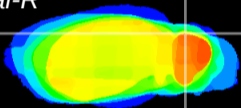

Coronal

Sagittal-R

Sagittal-L

ViBrism: CX13558
Horizontal

Cb lobe