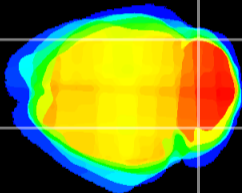

Coronal

Sagittal-R

Sagittal-L

ViBrism: CX13558
Horizontal

Cb lobe