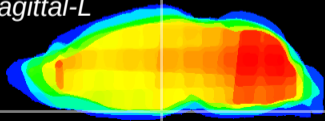

Coronal

Sagittal-R

Sagittal-L

ViBrism: CX13560
Horizontal

ME