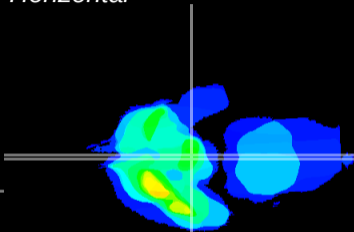

Coronal

Sagittal-R

Sagittal-L

ViBrism: CX13560
Horizontal

ME