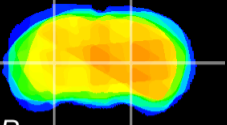

Coronal

Sagittal-R

Sagittal-L

ViBrism: CX13560
Horizontal

MG