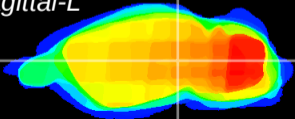

Coronal

Sagittal-R

Sagittal-L

ViBrism: CX13560
Horizontal

MG