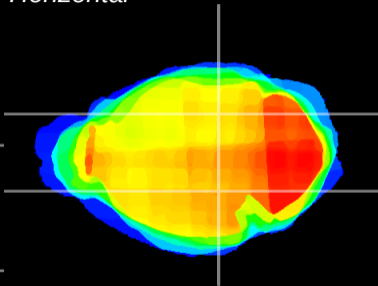

Coronal

Sagittal-R

Sagittal-L

ViBrism: CX13560
Horizontal

MG