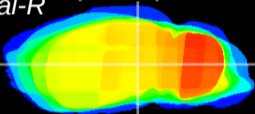

Coronal

Sagittal-R

Sagittal-L

ViBrism: CX13560
Horizontal

MG