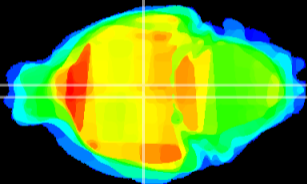

Coronal

Sagittal-R

Sagittal-L

ViBrism: CX13567
Horizontal

DM