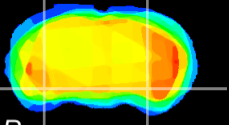

Coronal

Sagittal-R

Sagittal-L

ViBrism: CX13567
Horizontal

ventral S