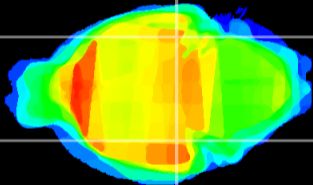

Coronal

Sagittal-R

Sagittal-L

ViBrism: CX13567
Horizontal

ventral S