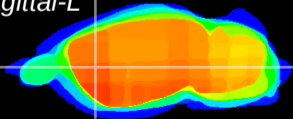

Coronal

Sagittal-R

Sagittal-L

ViBris: CX13568
Horizontal

CPU lateral