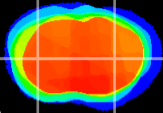

Coronal

Sagittal-R

Sagittal-L

ViBris: CX13568
Horizontal

CPU lateral