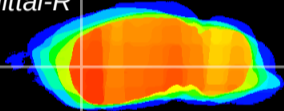

Coronal

Sagittal-R

Sagittal-L

ViBris: CX13568
Horizontal

CPU lateral