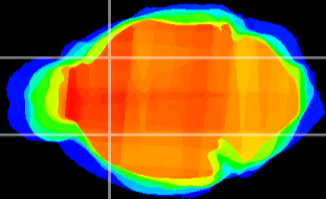

Coronal

Sagittal-R

Sagittal-L

ViBris: CX13568
Horizontal

CPU lateral