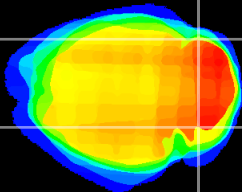

Coronal

Sagittal-R

Sagittal-L

ViBriSM: CX13570
Horizontal

Cb lobe