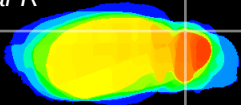

Coronal

Sagittal-R

Sagittal-L

ViBriSM: CX13570
Horizontal

Cb lobe