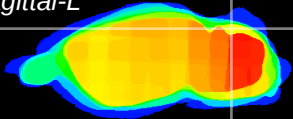

Coronal

Sagittal-R

Sagittal-L

ViBriSM: CX13570
Horizontal

Cb lobe