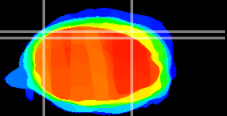

Coronal

Sagittal-R

Sagittal-L

ViBriSM: CX13570
Horizontal

Cb lobe