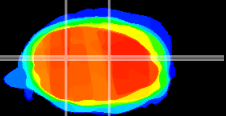

Coronal

Sagittal-R

Sagittal-L

ViBrism: CX13570
Horizontal

Cb nucleus