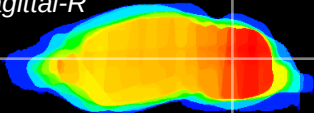

Coronal

Sagittal-R

Sagittal-L

ViBrism: CX13570
Horizontal

Cb nucleus