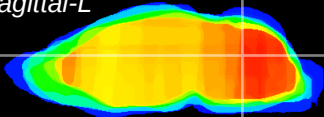

Coronal

Sagittal-R

Sagittal-L

ViBrism: CX13570
Horizontal

Cb nucleus