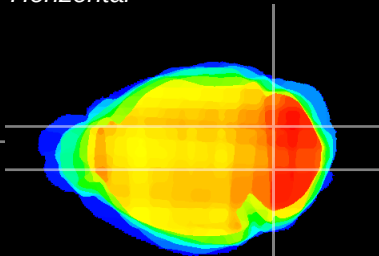

Coronal

Sagittal-R

Sagittal-L

ViBrism: CX13570
Horizontal

Cb nucleus