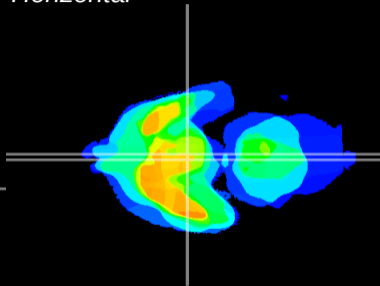

Coronal

Sagittal-R

Sagittal-L

ViBrism: CX13573
Horizontal

Arc