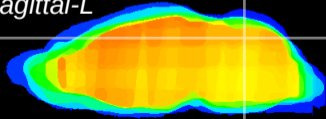

Coronal

ViBrism: CX13573  
Horizontal

Sagittal-R

Sagittal-L

Cb vermis