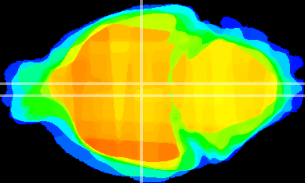

Coronal

Sagittal-R

Sagittal-L

ViBrism: CX13573
Horizontal

DM