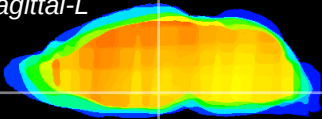

Coronal

Sagittal-R

Sagittal-L

ViBrism: CX13573
Horizontal

DM