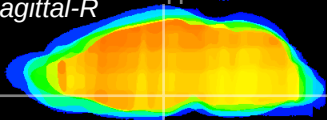

Coronal

Sagittal-R

Sagittal-L

ViBrism: CX13573
Horizontal

DM