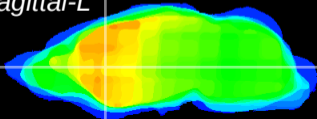

Coronal

Sagittal-R

Sagittal-L

ViBrism: CX13574
Horizontal

CPu medial