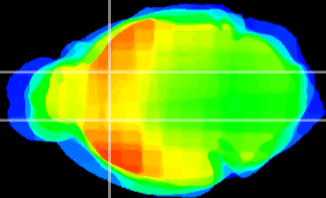

Coronal

Sagittal-R

Sagittal-L

ViBrism: CX13574
Horizontal

CPu medial