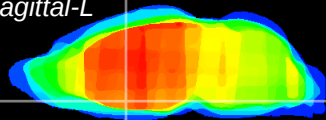

Coronal

Sagittal-R

Sagittal-L

ViBrism: CX13575
Horizontal

MPA