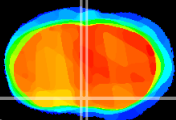

Coronal

Sagittal-R

Sagittal-L

ViBrism: CX13575
Horizontal

MPA