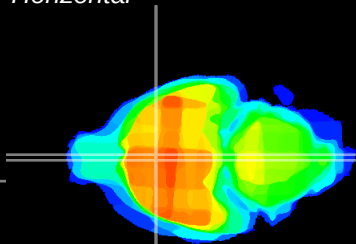

Coronal

Sagittal-R

Sagittal-L

ViBrism: CX13575
Horizontal

MPA