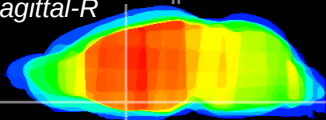

Coronal

Sagittal-R

Sagittal-L

ViBrism: CX13575
Horizontal

MPA