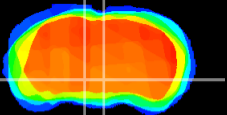

Coronal

Sagittal-R

Sagittal-L

ViBrism: CX13577
Horizontal

VTA