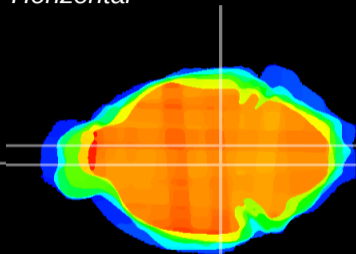

Coronal

Sagittal-R

Sagittal-L

ViBrism: CX13577
Horizontal

VTA