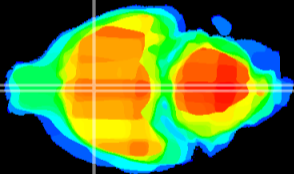

Coronal

Sagittal-R

Sagittal-L

ViBriSM: CX13584
Horizontal

MPA