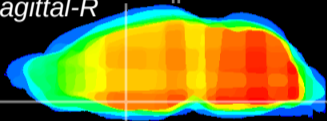

Coronal

Sagittal-R

Sagittal-L

ViBriSM: CX13584
Horizontal

MPA