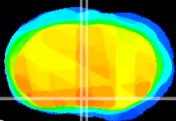

Coronal

Sagittal-R

Sagittal-L

ViBriSM: CX13584
Horizontal

MPA