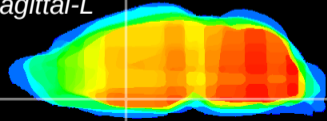

Coronal

Sagittal-R

Sagittal-L

ViBriSM: CX13584
Horizontal

MPA