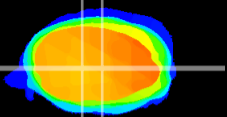

Coronal

Sagittal-R

Sagittal-L

ViBrism: CX13585
Horizontal

MVe