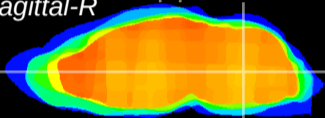

Coronal

Sagittal-R

Sagittal-L

ViBrism: CX13585
Horizontal

MVe