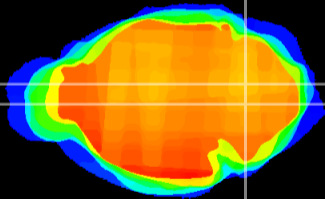

Coronal

Sagittal-R

Sagittal-L

ViBrism: CX13585
Horizontal

MVe