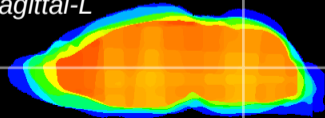

Coronal

Sagittal-R

Sagittal-L

ViBrism: CX13585
Horizontal

MVe