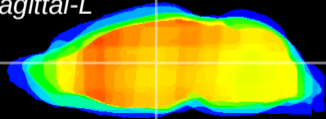

Coronal

Sagittal-R

Sagittal-L

ViBrism: CX13586
Horizontal

MD