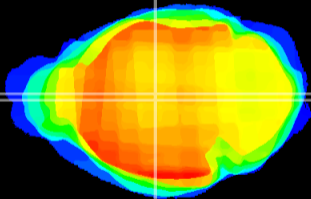

Coronal

Sagittal-R

Sagittal-L

ViBrism: CX13586
Horizontal

MD