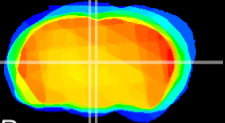

Coronal

Sagittal-R

Sagittal-L

ViBrism: CX13586
Horizontal

MD