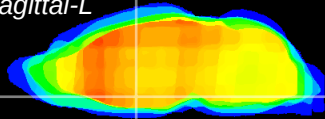

Coronal

Sagittal-R

Sagittal-L

ViBriSm: CX13586
Horizontal

SPa dorsal