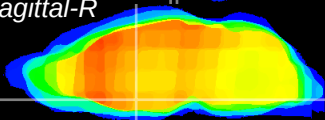

Coronal

Sagittal-R

Sagittal-L

ViBriSm: CX13586
Horizontal

SPa dorsal