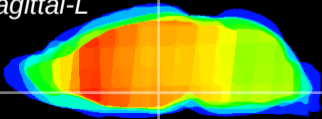

Coronal

Sagittal-R

Sagittal-L

ViBrism: CX13593
Horizontal

DM