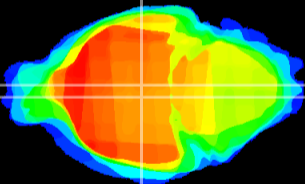

Coronal

Sagittal-R

Sagittal-L

ViBrism: CX13593
Horizontal

DM