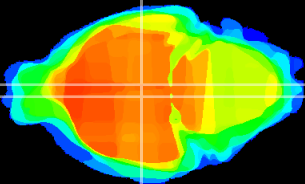

Coronal

Sagittal-R

Sagittal-L

ViBrism: CX13597
Horizontal

DM