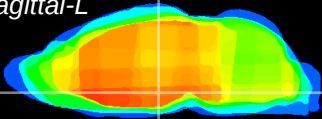

Coronal

Sagittal-R

Sagittal-L

ViBrism: CX13597
Horizontal

DM