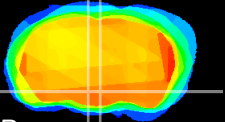

Coronal

Sagittal-R

Sagittal-L

ViBrism: CX13597
Horizontal

DM