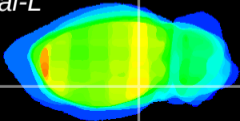

Coronal

Sagittal-R

Sagittal-L

ViBrism: CX13598
Horizontal