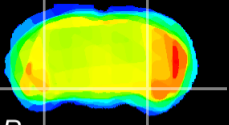

Coronal

Sagittal-R

Sagittal-L

ViBrism: CX13598
Horizontal