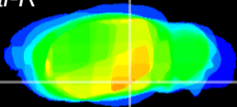

Coronal

Sagittal-R

Sagittal-L

ViBrism: CX13598
Horizontal