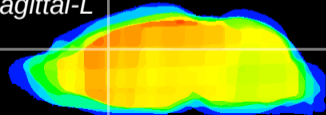

Coronal

Sagittal-R

Sagittal-L

ViBrisM: CX13600
Horizontal

Cx cingulate