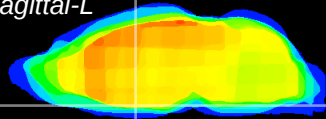

Coronal

Sagittal-R

Sagittal-L

ViBriSM: CX13600
Horizontal

SCN