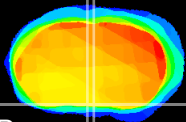

Coronal

Sagittal-R

Sagittal-L

ViBriSM: CX13600
Horizontal

SCN