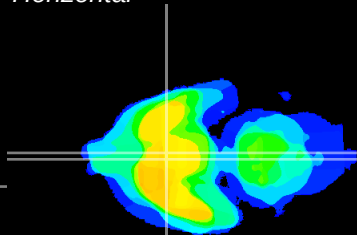

Coronal

Sagittal-R

Sagittal-L

ViBriSM: CX13600
Horizontal

SCN